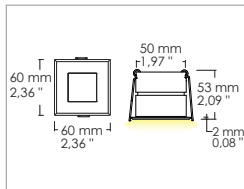

Irmex Cob 3,2W with springs Recess walk-over spotlights Code: 3155

Application

Ceiling / wall / floor

- Recessed drive-over spotlight IP66 - IK10 with 1x3.2W LED
- Aluminum alloy body and flange with glass front protection
- Ceiling, wall or floor installation with springs or special casing
- Provided with 1m of 2x0.5 Neoprene cable
- Power supply unit not included

KELVIN	CRI	REAL OUTPUT
2700	90	~ 285
3000	90	~ 360
4000	80	~ 370

Code: 3155

SHAPE	FINISH	COLOUR	OPTICALS
Square	Grey 5 Black 6	4000 K 2 3000 K 3 2700 K W	20° 2 40° 4 60° 6 90° 9 Diffused 0

 350mA     EN 60598 2-2