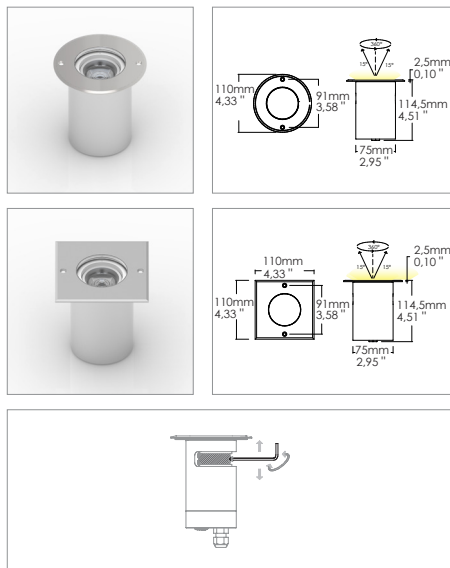

Erka Cob 4,8W

Recess walk-over spotlights Code: 3160

Application

Floor

- Recessed adjustable drive-over spotlight IP67 - IK10 with 1x4.8W LED
- Aluminum alloy body with aluminum or steel flange and glass front protection
- Floor installation with outer casing provided
- Adjustable system with positioning in all directions without opening the inside of the product
- Provided with 1m of 3x1 neoprene cable
- Power supply unit incorporated

KELVIN	CRI	REAL OUTPUT
2700	90	~ 390
3000	90	~ 490
4000	80	~ 505

Code: 3160

SHAPE	FINISH	COLOUR	OPTICALS
Round	10 Grey	5 ANODIZED	2 4000 K
Square	20 Black	6 3000 K	3 40°
		7 Inox	6 60°
			9 90°
			0 Diffused

EN 60598 2-2 EN 60598 2-6 EN 60598 2-13

 Output: 220Vac
 Input: 110-277V

ACCESSORIES

30500008	Outer casing
307500012	Neoprene cable 3x1
307500021	Non dazzling system
307500036	Non dazzling system with half black and half clear glass
307500037	Non dazzling system with half black and half sanded glass