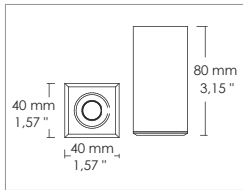

Coral IP54 1,7W

Ceiling lamps

Code: 3054

Application

Ceiling

- Ceiling lamp with 1x1.7W LED
- Aluminum alloy body
- Ceiling installation with bracket provided
- Technical compartment to make connections
- Power supply unit not included

KELVIN	CRI	REAL OUTPUT
2700	90	~ 110
3000	90	~ 140
4000 5000	75	~ 145

 Code: **3054**

SHAPE	FINISH	COLOUR	OPTICALS
Round 10	White 3	5000 K 1	10° 1
Square 20	Grey 5	4000 K 2	30° 3
	Cor-ten 8	3000 K 3	50° 5
		2700 K W	Diffused 0
		Red 4	
		Green 5	
		Blue 6	