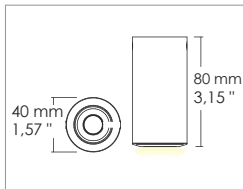

Coral IP54 1,7W

Ceiling lamps

Code: 3054

Application

Ceiling

- Ceiling lamp with 1x1.7W LED
- Aluminum alloy body
- Ceiling installation with bracket provided
- Technical compartment to make connections
- Power supply unit not included

KELVIN	CRI	REAL OUTPUT
2700	90	~ 110
3000	90	~ 140
4000 5000	75	~ 145

 Code: **3054**

SHAPE	FINISH	COLOUR	OPTICALS
Round 10	White 3	5000 K 1	10° 1
Square 20	Grey 5	4000 K 2	30° 3
	Cor-ten 8	3000 K 3	50° 5
		2700 K W	Diffused 0
		Red 4	
		Green 5	
		Blue 6	