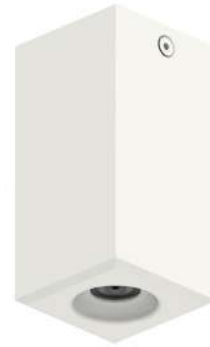

Coral IP54 1,7W

Ceiling lamps

Code: 3054

Application

Ceiling

- Ceiling lamp with 1x1.7W LED
- Aluminum alloy body
- Ceiling installation with bracket provided
- Technical compartment to make connections
- Power supply unit not included

KELVIN	CRI	REAL OUTPUT
2700	90	~ 110
3000	90	~ 140
4000 5000	75	~ 145

 Code: **3054**

SHAPE	FINISH	COLOUR	OPTICALS
Round 10	White 3	5000 K 1	10° 1
Square 20	Grey 5	4000 K 2	30° 3
	Cor-ten 8	3000 K 3	50° 5
		2700 K W	Diffused 0
		Red 4	
		Green 5	
		Blue 6	