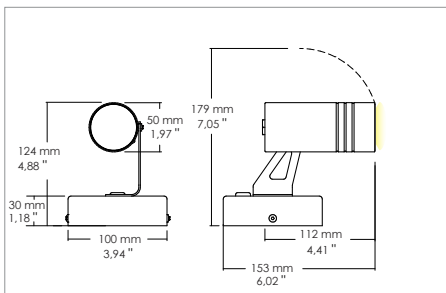

Esyr 6,7W

Floodlights

Code: 3234

Application

Installation with adjustable bracket or on ground with steel picket

- IP66 Floodlight with 1 led of 6.7W
- Aluminum anodized and varnished alloy body with glass front protection
- Installation with bracket, with steel picket or base
- Withdrawn non-dazzling optic
- Provided with 1m of 3x1 neoprene cable
- Power supply unit incorporated

KELVIN	CRI	LUMEN EFFETTIVI
2700K	90	~ 510
3000K	90	~ 650
4000K	80	~ 680

Application
 Installation with base on ceiling

 Code: **3234**

SHAPE	FINISH	COLOUR	OPTICALS
Round	White	4000 K	20°
	Grey	3000 K	40°
	Corten	2700 K	60°
			90°
			Diffused