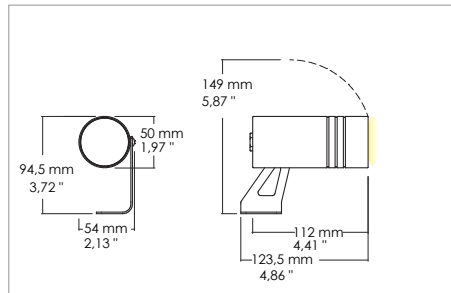

Esyr 6,7W

Floodlights

Code: 3229

Application

Installation with adjustable bracket or on ground with steel picket

- IP66 Floodlight with 1 led of 6.7W
- Aluminum anodized and varnished alloy body with glass front protection
- Installation with bracket, with steel picket or base
- Withdrawn non-dazzling optic
- Provided with 1m of 3x1 neoprene cable
- Power supply unit incorporated

KELVIN	CRI	LUMEN EFFETTIVI
2700K	90	~ 510
3000K	90	~ 650
4000K	80	~ 680

 Code: **3229**

SHAPE	FINISH	COLOUR	OPTICALS
Round	White	4000 K	20°
	Grey	3000 K	40°
	Corten	2700 K	60°
			90°
			Diffused

Input: 110-277V