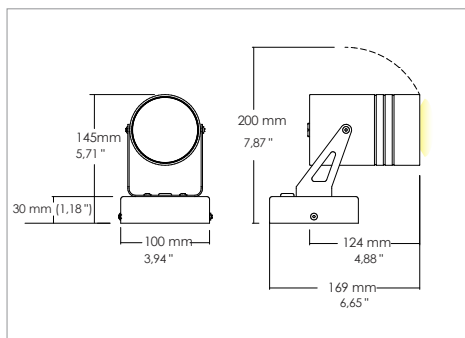

ACCESSORIES

307500012	Neoprene cable 3x1
307500005	IP68 connector
307500023	Non dazzling system

Mail: sales@gordonbullard.com

Web: www.bullardbollards.com

Tel: 1-877-964-4646

991 South Gull Lake Dr

Richland, MI 49083

USA