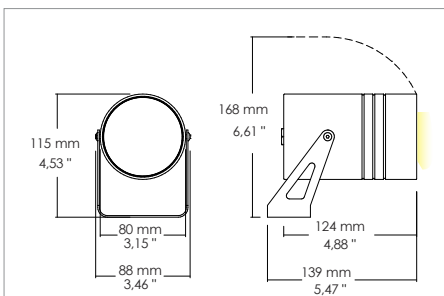

Esyr Cob 110-277V 8,5W

Floodlights

Code: 3187

Application

Ceiling / wall / floor

- Adjustable floodlight IP66
- Aluminum alloy body with glass front protection
- Installation with bracket or on ground with steel picket
- Withdrawn non-dazzling optic
- Provided with 1m of 3x1 neoprene cable
- Power supply unit incorporated

KELVIN	CRI	REAL OUTPUT
2700	90	~ 745
3000	90	~ 935
4000	80	~ 950

 Code: **3187**

SHAPE	FINISH	COLOUR	OPTICALS
Round	White	4000 K	20°
	Grey	3000 K	50°
	Corten	2700 K	70°
			Diffused

Input: 110-277V

ACCESSORIES