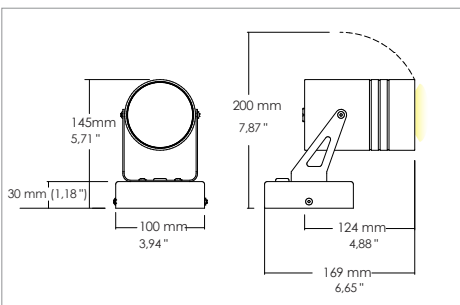

ACCESSORIES

- 307500012 Neoprene cable 3x1
- 307500005 IP68 connector
- 307500023 Non dazzling system