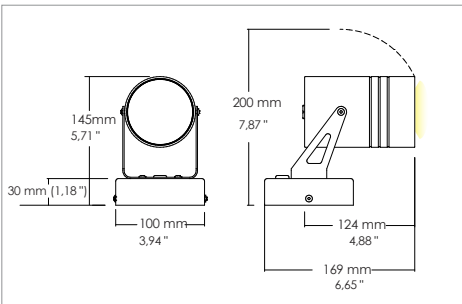

Application
Installation with base on ceiling

Code: **3245**

SHAPE	FINISH	COLOUR	OPTICALS
Round	White	☐ Red ☐ Green ☐ Blue ☒ RGB	50°
	Grey	☐ Red ☐ Green ☐ Blue ☒ RGB	Diffused
	Corten	☐ Red ☐ Green ☐ Blue ☒ RGB	

350mA

Output: 6Vdc X 3CH

Input: 110-277V

ACCESSORIES

330004800 PUSH control unit for max 4pcs

307500013 Neoprene cable 6x0.5

Mail: sales@gordonbullard.com

Web: www.bullardbollards.com

Tel: 1-877-964-4646

991 South Gull Lake Dr

Richland, MI 49083

USA