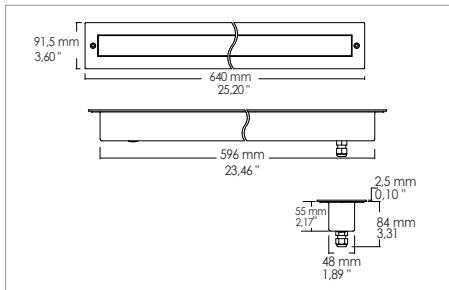

LETE 12W

Recess walk-over spotlights

Code: 3263

Application

Floor

- Drive-over recessed led bar IP67 - IK10
- AISI 304 steel body and flange with temper glass
- Recessed floor installation with outercasing
- Provided with 1m of 3x1 neoprene cable
- Power supply unit incorporated

KELVIN	CRI	REAL OUTPUT
2700	90	~ 960
3000	90	~ 1200
4000	90	~ 1260

Code: 3263

SHAPE	FINISH	COLOUR	OPTICALS
Lineare / Linear	Inox	4000 K 3000 K 2700 K	Wall washer Diffused

 Output: 220Vac
Input: 110-277V

ACCESSORIES

- 305000032 Outer casing
- 307500012 Neoprene cable 3x1
- 307500005 IP68 connector

Mail: sales@gordonbullard.com

Web: www.bullardbollards.com

Tel: 1-877-964-4646

991 South Gull Lake Dr

Richland, MI 49083

USA