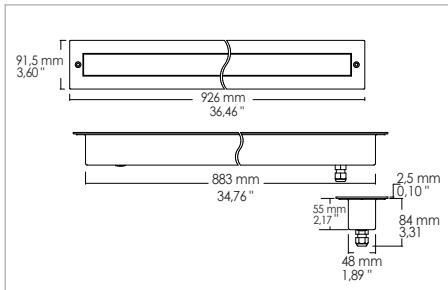

LETE 18W

Recess walk-over spotlights

Code: 3264

Application

Floor

- Drive-over recessed led bar IP67 - IK10
- AISI 304 steel body and flange with temper glass
- Recessed floor installation with outercasing
- Provided with 1m of 3x1 neoprene cable
- Power supply unit incorporated

KELVIN	CRI	REAL OUTPUT
2700	90	~ 1440
3000	90	~ 1800
4000	90	~ 1890

Code: 3264

SHAPE	FINISH	COLOUR	OPTICALS
Linear	Inox	4000 K 3000 K 2700 K	Wall washer Diffused

 Output: 220Vac
 Input: 110-277V

ACCESSORIES

305000033	Outer casing
307500012	Neoprene cable 3x1
307500005	IP68 connector

Mail: sales@gordonbullard.com

Web: www.bullardbollards.com

Tel: 1-877-964-4646

991 South Gull Lake Dr

Richland, MI 49083

USA