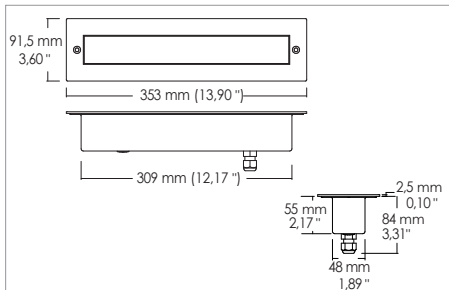

LETE 6W

Recess walk-over spotlights

Code: 3257

Application

Floor

- Drive-over recessed led bar IP67 - IK10
- AISI 304 steel body and flange with temper glass
- Recessed floor installation with outer casing
- Provided with 1m of 3x1 neoprene cable
- Power supply unit incorporated

KELVIN	CRI	REAL OUTPUT
2700	90	~ 960
3000	90	~ 1200
4000	90	~ 1260

Code: 3257

SHAPE	FINISH	COLOUR	OPTICALS
Lineare / Linear	Inox	4000 K 3000 K 2700 K	Wall washer Diffused

 Output: 220Vac
 Input: 110-277V

ACCESSORIES

- 305000031 Outer casing
- 307500012 Neoprene cable 3x1
- 307500005 IP68 connector