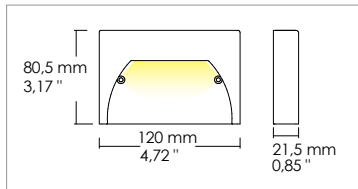

LIVIT 3,4W

Guide lights

Code: 3204

Application

Wall

- Asymmetric guide light IP65 with 2x1.7W led
- Varnished inox body with resin protection
- Wall installation with screws and plugs or with 503 outer casing
- Provided with 1m of 2x0.5 PVC cable
- Power supply unit not included

KELVIN	CRI	REAL OUTPUT
2700	90	~ 225
3000	90	~ 275
4000	75	~ 285
5000		

Code: 3204

SHAPE	FINISH	COLOUR	OPTICALS
Square	White 3	5000 K 1	Asymmetric 2
	Grey RAL 7042 5	4000 K 2	
	Cor-ten 8	3000 K 3	
		2700 K W	
		Red 4	
		Green 5	
		Blu 6	