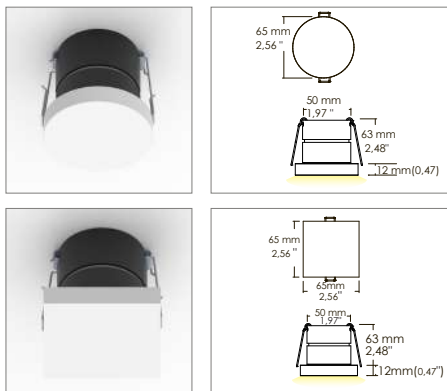

Naron 1,7W with springs Recess walk-over spotlights Code: 3157

Application

Ceiling / wall / floor

- Recessed walk-over spotlight IP66 - IK10 with 3,2x1W LED
- Aluminum alloy body with PMMA flange
- Ceiling, wall or floor installation with springs or special casing
- Provided with 1m of 2x0.5 Neoprene cable
- Power supply unit not included

KELVIN	CRI	REAL OUTPUT
2700	90	~ 85
3000	90	~ 110
4000	75	~ 115

Code: 3157

SHAPE	FINISH	COLOUR	OPTICALS
Round	10 PMMA	0 5000 K	1 Diffused
Square	20	2 4000 K	2
		3 3000 K	3
		4 2700 K	4
		5 Red	5
		6 Green	6
		7 Blu	