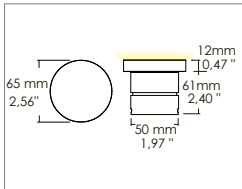

Naron 1,7W with outer casing Recess walk-over spotlights Code: 3158

Application

Ceiling / wall / floor

- Recessed walk-over spotlight IP66 - IK10 with 1x1.7W LED
- Aluminum alloy body with PMMA flange
- Ceiling, wall or floor installation with springs or special casing
- Provided with 1m of 2x0.5 Neoprene cable
- Power supply unit not included

| KELVIN | CRI | REAL OUTPUT |
|--------|-----|-------------|
| 2700 | 90 | ~ 85 |
| 3000 | 90 | ~ 110 |
| 4000 | 75 | ~ 115 |
| 5000 | | |

Code: 3158

| SHAPE | FINISH | COLOUR | OPTICALS |
|--------|--------|--------|----------|
| Round | PMMA | 5000 K | Diffused |
| Square | | 4000 K | |
| | | 3000 K | |
| | | 2700 K | |
| | | Red | |
| | | Green | |
| | | Blu | |