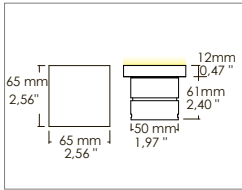

Naron 1,7W with outer casing Recess walk-over spotlights Code: 3158

Application

Ceiling / wall / floor

- Recessed walk-over spotlight IP66 - IK10 with 1x1.7W LED
- Aluminum alloy body with PMMA flange
- Ceiling, wall or floor installation with springs or special casing
- Provided with 1m of 2x0.5 Neoprene cable
- Power supply unit not included

| KELVIN | CRI | REAL OUTPUT |
|--------|-----|-------------|
| 2700 | 90 | ~ 85 |
| 3000 | 90 | ~ 110 |
| 4000 | 75 | ~ 115 |
| 5000 | | |

Code: 3158

| SHAPE | FINISH | COLOUR | OPTICALS |
|--------|--------|--------|----------|
| Round | PMMA | 5000 K | Diffused |
| Square | | 4000 K | |
| | | 3000 K | |
| | | 2700 K | |
| | | Red | |
| | | Green | |
| | | Blu | |