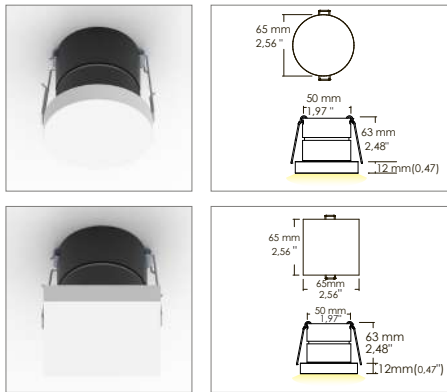

Naron 3,2W with springs Recess walk-over spotlights Code: 3214

Application

Ceiling / wall / floor

- Recessed walk-over spotlight IP66 - IK10 with 3,2x1W LED
- Aluminum alloy body with PMMA flange
- Ceiling, wall or floor installation with springs or special casing
- Provided with 1m of 2x0.5 Neoprene cable
- Power supply unit not included

KELVIN	CRI	REAL OUTPUT
2700	90	~ 235
3000	90	~ 295
4000	75	~ 300

Code: 3214

SHAPE	FINISH	COLOUR	OPTICALS
Round	10 PMMA	0 4000 K	2 Diffused
Square	20	3 3000 K	3
		W 2700 K	W

350mA    

 Output: 9.6Vdc
 Input: 110-277V