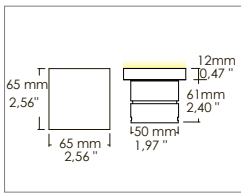

Naron 3,2W with outer casing Recess walk-over spotlights Code: 3220

Application

Ceiling / wall / floor

- Recessed walk-over spotlight IP66 - IK10 with 3,2x1W LED
- Aluminum alloy body with PMMA flange
- Ceiling, wall or floor installation with springs or special casing
- Provided with 1m of 2x0.5 Neoprene cable
- Power supply unit not included

KELVIN	CRI	REAL OUTPUT
2700	90	~ 235
3000	90	~ 295
4000	75	~ 300
5000		

Code: 3220

SHAPE	FINISH	COLOUR	OPTICALS
Round	10 PMMA	0 4000 K	2 Diffused
Square	20	3 3000 K	3
		W 2700 K	W

350mA   

Output: 9.6Vdc
 Input: 110-277V