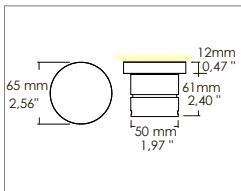

Naron 3,2W with outer casing Recess walk-over spotlights Code: 3220

Application

Ceiling / wall / floor

- Recessed walk-over spotlight IP66 - IK10 with 3,2x1W LED
- Aluminum alloy body with PMMA flange
- Ceiling, wall or floor installation with springs or special casing
- Provided with 1m of 2x0.5 Neoprene cable
- Power supply unit not included

KELVIN	CRI	REAL OUTPUT
2700	90	~ 235
3000	90	~ 295
4000	75	~ 300
5000		

Code: 3220

SHAPE	FINISH	COLOUR	OPTICALS
Round	10 PMMA	0 4000 K	2 Diffused
Square	20	3 3000 K	3
		W 2700 K	W

350mA   

Output: 9.6Vdc
 Input: 110-277V