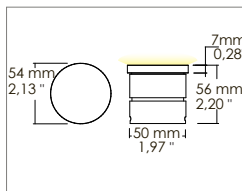

Naron flat surface 1,7W Recess walk-over spotlights Code: 3158

Application

Ceiling / wall / floor

- Recessed walk-over spotlight RGB IP66 - IK10 with 6x1.7W LEDs
- Aluminum alloy body with PMMA flange
- Ceiling, wall or floor installation with springs or special casing
- Provided with 1m of 6x0.5 Neoprene cable
- Power supply unit not included

KELVIN	CRI	REAL OUTPUT
2700	90	~ 85
3000	90	~ 110
4000	75	~ 115
5000		

INCLUDED

Code: 3158

SHAPE	FINISH	COLOUR	OPTICALS
Trimless	PMMA	<ul style="list-style-type: none"> 5000 K 4000 K 3000 K 2700 K Red Green Blu RGB 	<ul style="list-style-type: none"> Diffused

500mA

Output: 3Vdc

Input: 110-277V

ACCESSORIES

30500013	Outer casing
330002100	Power supply for max 3 pcs
330002200	Power supply for 4-12 pcs
307500010	Neoprene cable 2x0.5
307500020	IP68 connector
307500027	NO-W system, 2 pole cable interrupting
307500041	NOW System with 24vdc - 500mA converter