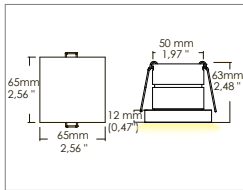

Naron RGB 6W with springs Recess walk-over spotlights Code: 3157

Application

Ceiling / wall / floor

- Recessed walk-over spotlight RGB IP66 - IK10 with 6x1.7W LEDs
- Aluminum alloy body with PMMA flange
- Ceiling, wall or floor installation with springs or special casing
- Provided with 1m of 6x0.5 Neoprene cable
- Power supply unit not included

Code: 3157

| SHAPE | FINISH | COLOUR | OPTICALS |
|--------|--------|---|----------|
| Round | PMMA |  | Diffused |
| Square | | | |

350mA

Output: 6Vdc X 3CH

Input: 110-277V

ACCESSORIES

| | |
|-----------|--------------------------------|
| 330004800 | PUSH control unit for max 4pcs |
| 307500013 | Neoprene cable 6x0.5 |