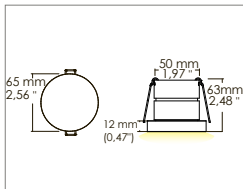

Naron RGB 6W with springs Recess walk-over spotlights Code: 3157

Application

Ceiling / wall / floor

- Recessed walk-over spotlight RGB IP66 - IK10 with 6x1.7W LEDs
- Aluminum alloy body with PMMA flange
- Ceiling, wall or floor installation with springs or special casing
- Provided with 1m of 6x0.5 Neoprene cable
- Power supply unit not included

Code: 3157

| SHAPE | FINISH | COLOUR | OPTICALS |
|--------|--------|---|----------|
| Round | PMMA |  | Diffused |
| Square | | | |

350mA

Output: 6Vdc X 3CH

Input: 110-277V

ACCESSORIES

| | |
|-----------|--------------------------------|
| 330004800 | PUSH control unit for max 4pcs |
| 307500013 | Neoprene cable 6x0.5 |