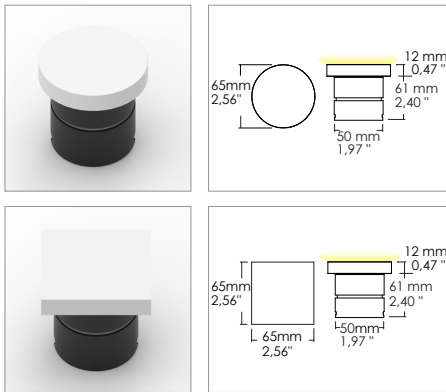

Naron RGB 6W with outer casing Recess walk-over spotlights Code: 3158

Application

Ceiling / wall / floor

- Recessed walk-over spotlight RGB IP66 - IK10 with 6x1.7W LEDs
- Aluminum alloy body with PMMA flange.
- Ceiling, wall or floor installation with springs or special casing
- Provided with 1m of 6x0.5 Neoprene cable
- Power supply unit not included

Code: 3158

SHAPE	FINISH	COLOUR	OPTICALS
Round	PMMA		Diffused
Square			

350mA   

Output: 6Vdc X 3CH

Input: 110-277V

ACCESSORIES

30500013	Outer casing
330004800	PUSH control unit for max 4pcs
307500013	Neoprene cable 6x0.5