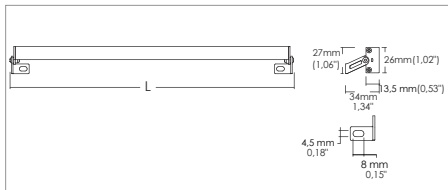

**Rinoa IP65**

Linear systems

Code: 3076

**Application**

Ceiling / wall

- Extruded aluminum alloy body with
- PMMA front protection.
- Ceiling or wall installation with adjustable brackets provided
- Customised length of max 2m
- Provided with 1m of 2x0.35 cable
- Power supply unit not included

KELVIN	CRI	REAL OUTPUT
2700	90	~ 1520/m
3000	90	~ 1600/m
4000	75	~ 2025/m

Code: 3076

SHAPE	FINISH	COLOR	OPTICALS	LENGHT
Linear	Anodized	4500 K 3500 K 3200 K	Diffused Transparent	(max 2000)

 Output: 24Vdc  
 Input: 110-277V

**ACCESSORIES**

330003500	Power supply for max 1.7m
330003400	Power supply for max 2,9m
330003100	Power supply for max 4,9m
330007100	Power supply for max 7,4m
307500016	White PVC cable 2x0.35

Mail: sales@gordonbullard.com