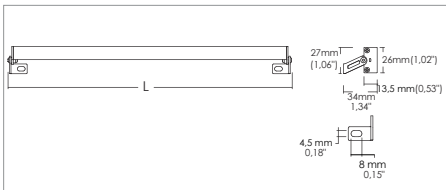

Rinoa Power IP65

Linear systems

Code: 3077

Application

Ceiling / wall

- Extruded aluminum alloy body with
- PMMA front protection.
- Ceiling or wall installation with adjustable brackets provided
- Customised length of max 2m
- Provided with 1m of 2x0.35 cable
- Power supply unit not included

KELVIN	CRI	REAL OUTPUT
2700	90	~ 1850/m
3000	90	~ 1940/m
4000	75	~ 2500/m

 Code: **3077**

SHAPE	FINISH	COLOR	OPTICALS	LENGHT
Linear	Anodized	4500 K 3500 K 3200 K	Diffused Transparent	(max 2000)

 Output: 24Vdc
 Input: 110-277V

ACCESSORIES

330003500	Power supply for max 1m
330003400	Power supply for max 2m
330003100	Power supply for max 3.4m
330007100	Power supply for max 5m
307500016	White PVC cable 2x0.35

 Mail: sales@gordonbullard.com