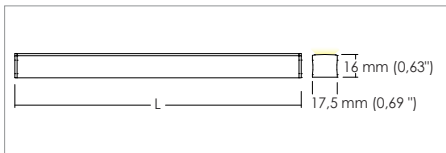

**Silo IP65**

Linear systems

Code: 3173

**Application**

Ceiling / wall

- Extruded aluminum alloy body with polycarbonate front protection
- Ceiling or wall installation with clips provided
- Uniform light effect
- Customised length of max 2m
- Provided with 1m of 2x0,35 cable
- Power supply unit not included

KELVIN	CRI	REAL OUTPUT
2700 3200	90	~ 700/m
3000	90	~ 740/m
4000	75	~ 870/m

INCLUDED

Code: 3173

SHAPE	FINISH	COLOR	OPTICALS	LENGHT
Linear	Anodized	4500 K 3500 K 3200 K	Diffused Transparent	(max 2000)

 Output: 24Vdc  
 Input: 110-277V