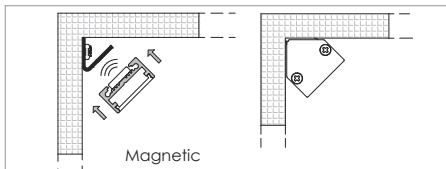

**Soria IP65**

Linear systems

Code: 3132

**Application**

Ceiling / wall

- Linear lamp RGB IP40 with 60x0.24W LEDs/m
- Extruded aluminum alloy body with
- PMMA front protection.
- Installation with hidden clips.
- Customised length of max 2m
- Provided with 1m of 4x0.5 cable
- Power supply unit not included

KELVIN	CRI	REAL OUTPUT
2700	90	~ 1520/m
3000	90	~ 1600/m
4000	75	~ 2025/m

Code: 3132

SHAPE	FINISH	COLOR	OPTICALS	LENGHT
Linear	Anodized	4500 K 3500 K 3200 K	Diffused Transparent	(max 2000)

 Output: 24Vdc  
 Input: 110-277V