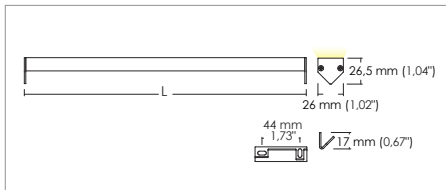

**Soria IP65**

Linear systems

Code: 3132

**Application**

Ceiling / wall

- Linear lamp RGB IP40 with 60x0.24W LEDs/m
- Extruded aluminum alloy body with
- PMMA front protection.
- Installation with hidden clips.
- Customised length of max 2m
- Provided with 1m of 4x0.5 cable
- Power supply unit not included

KELVIN	CRI	REAL OUTPUT
2700	90	~ 1520/m
3000	90	~ 1600/m
4000	75	~ 2025/m

Code: 3132

SHAPE	FINISH	COLOR	OPTICALS	LENGHT
Linear	Anodized	4500 K 3500 K 3200 K	Diffused Transparent	(max 2000)

 Output: 24Vdc  
 Input: 110-277V

**ACCESSORIES**

330003500	Power supply for max 1.7m
330003400	Power supply for max 2.9m
330003100	Power supply for max 4.9m
330007100	Power supply for max 7.4m
307500016	White PVC cable 2x0.35

Mail: sales@gordonbullard.com