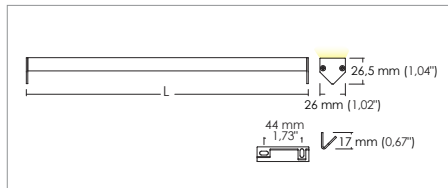

Soria Power IP65

Linear systems

Code: 3133

Application

Ceiling / wall

- Extruded aluminum alloy body with PMMA front protection.
- Ceiling or wall installation with hidden clips provided
- Customised length of max 2m
- Provided with 1m of 2x0.35 cable
- Power supply unit not included

KELVIN	CRI	REAL OUTPUT
2700	90	~ 1850/m
3000	90	~ 1940/m
4000	75	~ 2500/m

Code: **3133**

SHAPE	FINISH	COLOR	OPTICALS	LENGHT
Linear	Anodized	4500 K 3500 K 3200 K	Diffused Transparent	(max 2000)

Output: 24Vdc
Input: 110-277V