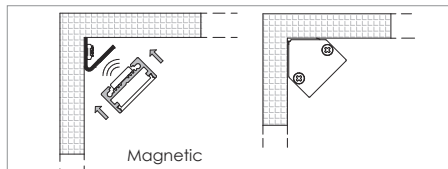

KELVIN	CRI	REAL OUTPUT
2700	90	~ 1850/m
3000	90	~ 1940/m
4000	75	~ 2500/m