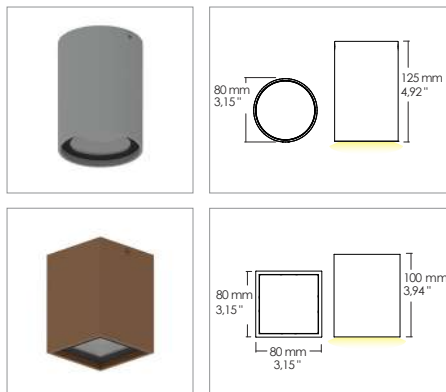

Stige Cob IP54 12,5W Ceiling lamps Code: 3169

Application

Ceiling

- Ceiling lamp with 1x12.5W LED
- Aluminum alloy body
- Ceiling installation with bracket provided
- Withdrawn non-dazzling optic for more comfort
- Technical compartment to make connections
- Power supply unit incorporated

KELVIN	CRI	REAL OUTPUT
2700	90	~ 1080
3000	90	~ 1360
4000	80	~ 1380

Code: **3169**

SHAPE	FINISH	COLOUR	OPTICALS
Round	10 White	3 4000 K	2 20°
Square	20 Grey	5 3000 K	3 50°
	Cor-ten	8 2700 K	W 70°
			Diffused 0