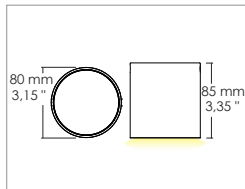

Stige Cob Small IP54 12,5W

Ceiling lamps

Code: 3211

Application

Ceiling

- Ceiling lamp with 1x12.5W LED
- Aluminum alloy body
- Ceiling installation with bracket provided
- Withdrawn non-dazzling optic for more comfort
- Technical compartment to make connections
- Power supply unit not included

KELVIN	CRI	REAL OUTPUT
2700	90	~ 1080
3000	90	~ 1360
4000	80	~ 1380

Code: **3211**

SHAPE	FINISH	COLOUR	OPTICALS
Round	White	4000 K	20°
	Grey	3000 K	50°
	Cor-ten	2700 K	70°
			Diffused

Output: 36Vdc
Input: 110-277V