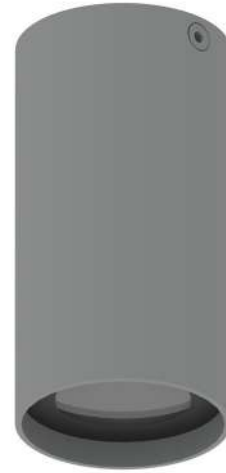

Stige IP54 4,8W

Ceiling lamps

Code: 3251

Application

Ceiling

- Ceiling lamp with 1x 4,8W LED
- Aluminum alloy body
- Ceiling installation with bracket provided
- Withdrawn non-dazzling optic for more comfort
- Technical compartment to make connections
- Power supply unit incorporated

2700	90	~ 390
3000	90	~ 490
4000	80	~ 505

Code: **3251**

SHAPE	FINISH	COLOUR	OPTICALS
Round	10 White	3 4000 K	2 20°
Square	20 Grey	5 3000 K	3 40°
	Cor-ten	8 2700 K	W 60°
			Diffused 0

Input: 110-277V

ACCESSORIES