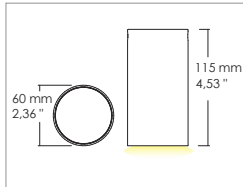

Stige IP54 4,8W

Ceiling lamps

Code: 3251

Application

Ceiling

- Ceiling lamp with 1x 4,8W LED
- Aluminum alloy body
- Ceiling installation with bracket provided
- Withdrawn non-dazzling optic for more comfort
- Technical compartment to make connections
- Power supply unit incorporated

2700	90	~ 390
3000	90	~ 490
4000	80	~ 505

Code: **3251**

SHAPE	FINISH	COLOUR	OPTICALS
Round	10 White	3 4000 K	2 20°
Square	20 Grey	5 3000 K	3 40°
	Cor-ten	8 2700 K	W 60°
			Diffused 0

Input: 110-277V

ACCESSORIES