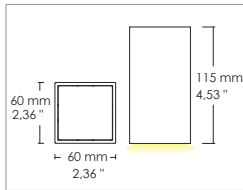

Stige IP54 4,8W

Ceiling lamps

Code: 3251

Application

Ceiling

- Ceiling lamp with 1x 4,8W LED
- Aluminum alloy body
- Ceiling installation with bracket provided
- Withdrawn non-dazzling optic for more comfort
- Technical compartment to make connections
- Power supply unit incorporated

2700	90	~ 390
3000	90	~ 490
4000	80	~ 505

Code: **3251**

SHAPE	FINISH	COLOUR	OPTICALS
Round	10 White	3 4000 K	2 20°
Square	20 Grey	5 3000 K	3 40°
	Cor-ten	8 2700 K	W 60°
			Diffused 0

Input: 110-277V

ACCESSORIES