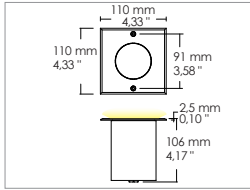

KELVIN	CRI	REAL OUTPUT
2700K	90	1080
3000K	90	1360
4000K	80	1380

Code: 3193

SHAPE	FINISH	COLOUR	OPTICALS
Round	Grey	4000 K	20°
Square	Inox	3000 K	50°
		2700 K	70°
			Diffused

Input: 110-277V

ACCESSORIES

30500008	Outer casing
307500012	Neoprene cable 3x1
307500023	Non dazzling system
307500036	Non dazzling system with half black and half clear glass
307500037	Non dazzling system with half black and half sanded glass