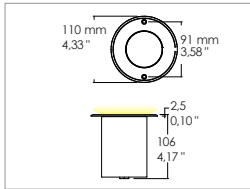

KELVIN	CRI	REAL OUTPUT
2700K	90	1080
3000K	90	1360
4000K	80	1380

Code: 3193

SHAPE	FINISH	COLOUR	OPTICALS
Round	Grey	4000 K	20°
Square	Inox	3000 K	50°
		2700 K	70°
			Diffused

Input: 110-277V

ACCESSORIES

30500008	Outer casing
307500012	Neoprene cable 3x1
307500023	Non dazzling system
307500036	Non dazzling system with half black and half clear glass
307500037	Non dazzling system with half black and half sanded glass