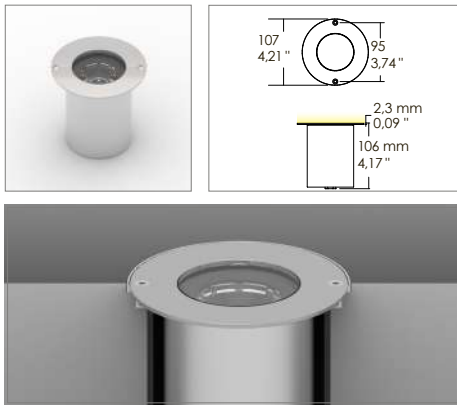

TETIS 110-277V Flat surface 12,5W Recess walk-over spotlights Code: 3193

Application

Floor

- Recessed drive-over spot light IP67 - IK10 with 1x12.5W led
- Aluminum alloy body with aluminum or steel flange and glass front protection.
- Floor installation with outer-casing provided.
- Power supply unit incorporated.
- Resinated base to prevent the entry of humidity

KELVIN	CRI	REAL OUTPUT
2700	90	~ 1080
3000	90	~ 1360
4000	75	~ 1380

Code: 3193

SHAPE	FINISH	COLOUR	OPTICALS
Trimless	Grey ANODIZED	4000 K 3000 K 2700 K	20° 50° 70° Diffused
30	5	W	2 5 7 0

Input: 110-277V