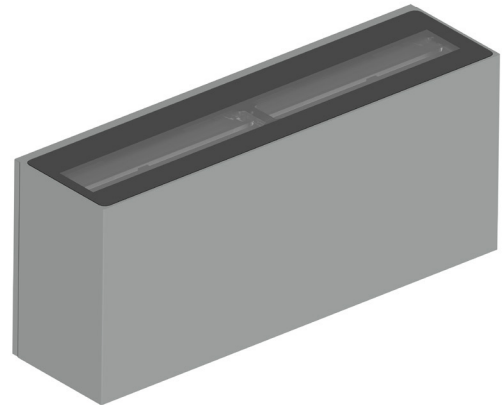

Karah L. Bi

Applique

Code: 3228

Application

Wall

- IP65 Wall lamp with 6,8W on each side
- Aluminum alloy anodized and varnished body with glass front protection
- Installation without space from the wall with special base provided
- Wall washer and diffused optic
- Power supply unit included

KELVIN	CRI	REAL OUTPUT
2700K	90	~ 450/450
3000K	90	~ 557/557
4000K	75	~ 575/575
5000K	75	~ 575/575

 Code: **3228**

SHAPE	FINISH	COLOUR	OPTICALS
Square	White	5000 K	Wall washer
	Grey	4000 K	Diffused
	Corten	3000 K	
		2700 K	