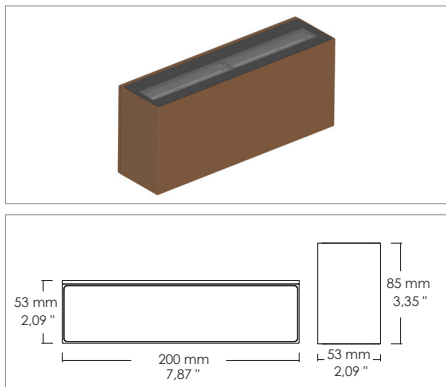

Karah L. Bi

Applique

Code: 3228

Application

Wall

- IP65 Wall lamp with 6,8W on each side
- Aluminum alloy anodized and varnished body with glass front protection
- Installation without space from the wall with special base provided
- Wall washer and diffused optic
- Power supply unit included

KELVIN	CRI	REAL OUTPUT
2700K	90	~ 450/450
3000K	90	~ 557/557
4000K	75	~ 575/575
5000K	75	~ 575/575

 Code: **3228**

SHAPE	FINISH	COLOUR	OPTICALS
Square	White	5000 K	Wall washer
	Grey	4000 K	Diffused
	Corten	3000 K	
		2700 K	