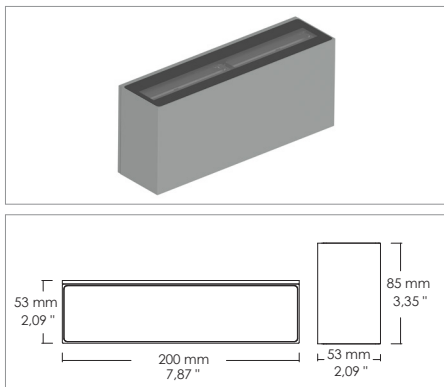

Karah L.

Applique

Code: 3238

Application

Wall

- IP65 Wall lamp with 6,8W on each side
- Aluminum alloy anodized and varnished body with glass front protection
- Installation without space from the wall with special base provided
- Wall washer and diffused optic
- Power supply unit included

KELVIN	CRI	LUMEN EFFETTIVI
2700K	90	~ 450/450
3000K	90	~ 557/557
4000K	75	~ 575/575
5000K	75	~ 575/575

 Code: **3238**

SHAPE	FINISH	COLOUR	OPTICALS
Square	White	5000 K	Wall washer
	Grey	4000 K	Diffused
	Corten	3000 K	
		2700 K	