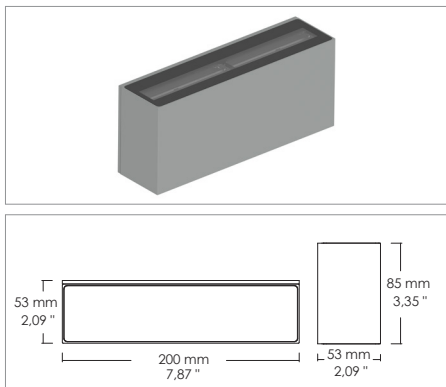

Karah L.E.

Applique

Code: 3239

Application

Wall

- IP65 Wall lamp with 4,8W on each side
- Aluminum alloy anodized and varnished body with glass front protection
- Installation without space from the wall with special base provided
- Wall washer and diffused optic
- Power supply unit included

KELVIN	CRI	LUMEN EFFETTIVI
2700K	90	~ 305/305
3000K	90	~ 320/320
4000K	75	~ 415/415

 Code: **3239**

SHAPE	FINISH	COLOUR	OPTICALS
Square	White	4000 K	Diffused
	Grey	3000 K	
	Corten	2700 K	

 Output: 220Vac
 Input: 110-277V