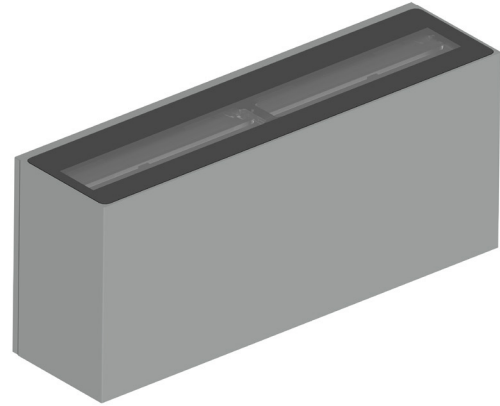

Karah L.E. bi

Applique

Code: 3240

Application

Wall

- IP65 Wall lamp with 4,8W on each side
- Aluminum alloy anodized and varnished body with glass front protection
- Installation without space from the wall with special base provided
- Wall washer and diffused optic
- Power supply unit included

KELVIN	CRI	LUMEN EFFETTIVI
2700K	90	~ 305/305
3000K	90	~ 320/320
4000K	75	~ 415/415

 Code: **3240**

SHAPE	FINISH	COLOUR	OPTICALS
Square 20	White 3 Grey 5 (RAL 7042) Corten 8	4000 K 2 3000 K 3 2700 K W	Diffused 0