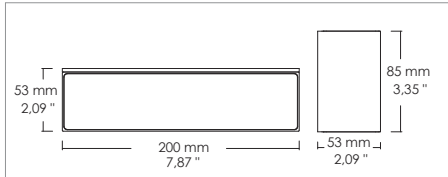

Karah L.E. bi

Applique

Code: 3240

Application

Wall

- IP65 Wall lamp with 4,8W on each side
- Aluminum alloy anodized and varnished body with glass front protection
- Installation without space from the wall with special base provided
- Wall washer and diffused optic
- Power supply unit included

KELVIN	CRI	LUMEN EFFETTIVI
2700K	90	~ 305/305
3000K	90	~ 320/320
4000K	75	~ 415/415

 Code: **3240**

SHAPE	FINISH	COLOUR	OPTICALS
Square 20	White 3 Grey 5 (RAL 7042) Corten 8	4000 K 2 3000 K 3 2700 K W	Diffused 0