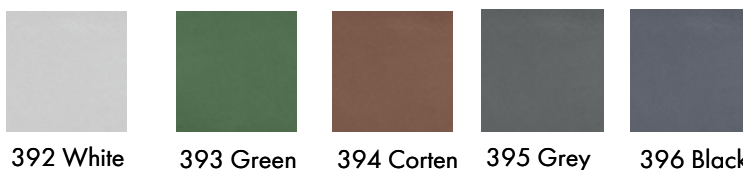

PRODUCT CODE:

C101

DIMENSIONS:

Body Height (AA):24"/36"/48"/56"/96"/120"/168"/192"/ CUS*

Diameter(BB): 6"/8"/10"/12"/CUS*

Base Height (CC): 4" / 6" / 8" / 12" / 16" / 18" / 24" / CUS*

BOLLARD MATERIAL (DD):

- 01 Stainless Steel
- 02 Aluminum

LENS MATERIAL:

Frosted acrylic lens

FINISHES BODY (EE):

- 11 316 Stainless steel with a #4 swirl brushed stainless surface finish
- 12 Custom RAL
- 13 Faux Painted Light wood finish
- 14 Faux Painted Brown wood finish
- 15 Faux Painted Dark wood finish

Stainless powder coated standard colors:

FINISHES BASE (FF):

- 21 Black
- 22 Grey
- 23 Custom RAL

COLOUR TEMPERATURE(KK):

- 31 2700K
- 32 3000K
- 33 3500K
- 34 4000K
- 35 RGWB

sales@gordonbullard.com
www.bullardbollards.com
1-877-964-4646