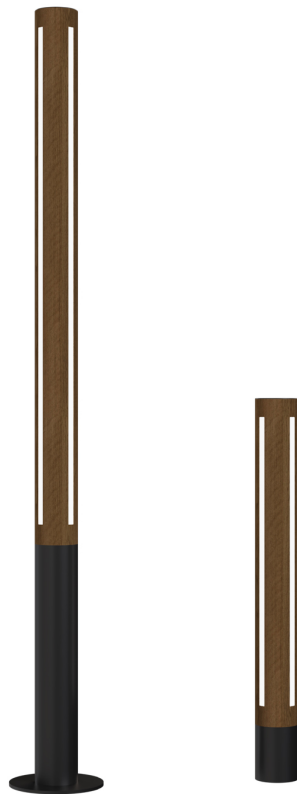

PRODUCT CODE:

C101

DIMENSIONS:

Body Height (AA):24"/36"/48"/56"/96"/120"/168"/192"/ CUS*

Diameter(BB): 6"/8"/10"/12"/CUS*

Base Height (CC): 4" / 6" / 8" / 12" / 16" / 18" / 24" / CUS*

BOLLARD MATERIAL (DD):

- 01 Stainless Steel
- 02 Aluminum

LENS MATERIAL:

Frosted acrylic lens

FINISHES BODY (EE):

- 11 316 Stainless steel with a #4 swirl brushed stainless surface finish
- 12 Custom RAL
- 13 Faux Painted Light wood finish
- 14 Faux Painted Brown wood finish
- 15 Faux Painted Dark wood finish

Stainless powder coated standard colors:

FINISHES BASE (FF):

- 21 Black
- 22 Grey
- 23 Custom RAL

COLOUR TEMPERATURE(KK):

- 31 2700K
- 32 3000K
- 33 3500K
- 34 4000K
- 35 RGWB

sales@gordonbullard.com
www.bullardbollards.com
1-877-964-4646

40	6 W / 396 lm
41	9 W / 580 lm
42	10 W / 590 lm
43	15 W / 880 lm

LIGHT SOURCE OUTPUT COLUMN (NN):

50	14 W / 970 lm
51	17 W / 1200 lm
52	20 W / 1400 lm
53	27 W / 1780 lm
54	40W / 2600 lm
55	55 W / 3200 lm
56	65 W / 3810 lm