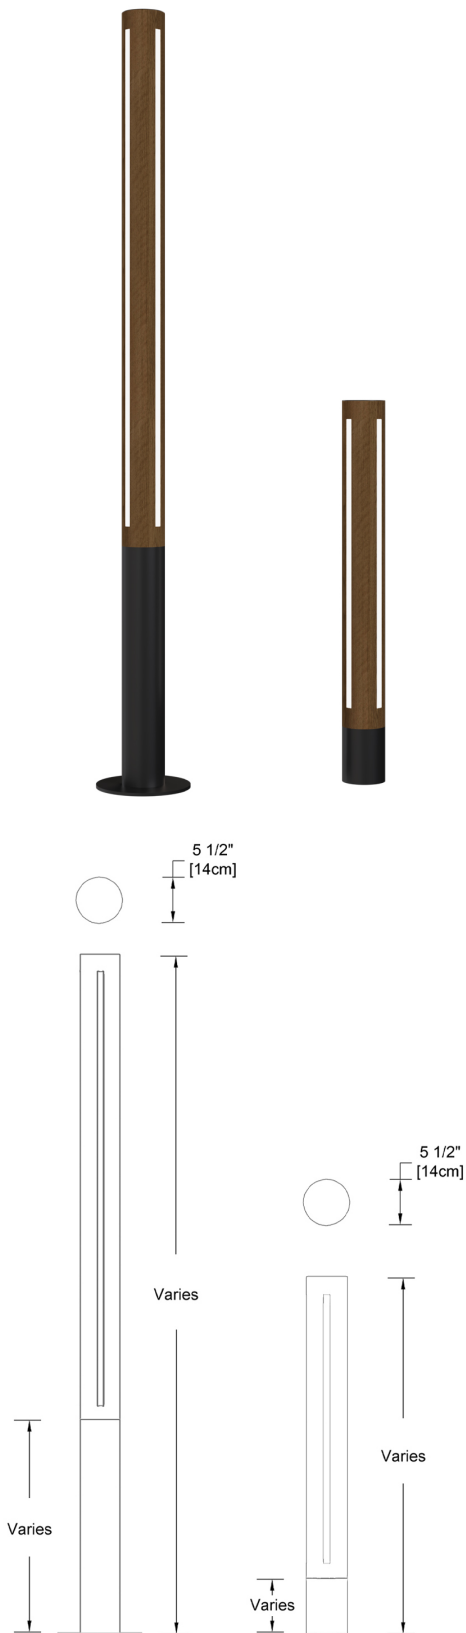

PRODUCT CODE:

C101

DIMENSIONS:

Body Height (AA):24"/36"/48"/56"/96"/120"/168"/192"/ CUS*

Diameter(BB): 6"/8"/10"/12"/CUS*

Base Height (CC): 4" / 6" / 8" / 12" / 16" / 18" / 24" / CUS*

BOLLARD MATERIAL (DD):

- 01 Stainless Steel
- 02 Aluminum

LENS MATERIAL:

Frosted acrylic lens

FINISHES BODY (EE):

- 11 316 Stainless steel with a #4 swirl brushed stainless surface finish
- 12 Custom RAL
- 13 Faux Painted Light wood finish
- 14 Faux Painted Brown wood finish
- 15 Faux Painted Dark wood finish

Stainless powder coated standard colors:

FINISHES BASE (FF):

- 21 Black
- 22 Grey
- 23 Custom RAL

COLOUR TEMPERATURE(KK):

- 31 2700K
- 32 3000K
- 33 3500K
- 34 4000K
- 35 RGWB

sales@gordonbullard.com
www.bullardbollards.com
1-877-964-4646

40	6 W / 396 lm
41	9 W / 580 lm
42	10 W / 590 lm
43	15 W / 880 lm

LIGHT SOURCE OUTPUT COLUMN (NN):

50	14 W / 970 lm
51	17 W / 1200 lm
52	20 W / 1400 lm
53	27 W / 1780 lm
54	40W / 2600 lm
55	55 W / 3200 lm
56	65 W / 3810 lm