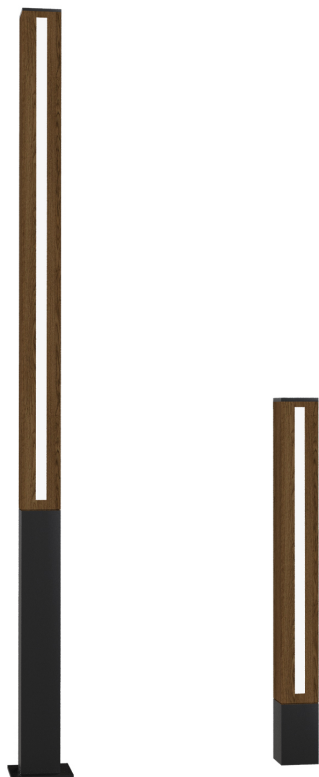

GENERAL INFORMATION:

Voltage:	110-277V
Source Type:	LED
Operating Temperature:	-22°F~122°F
IP Rating:	IP 66
CRI:	90
Dimming:	0-10V

LIGHT SOURCE OUTPUT BOLLARD (MM):

40	2 W / 110 lm
41	3 W / 200 lm
42	5W / 294 lm
43	6 W / 396 lm
44	9 W / 580 lm
45	10 W / 590 lm
46	15 W / 880 lm
CUS	Custom Lumen packages on request*

LIGHT SOURCE OUTPUT COLUMN (NN):

50	14 W / 970 lm
51	17 W / 1200 lm
52	20 W / 1400 lm
53	27 W / 1780 lm
54	40W / 2600 lm
55	55 W / 3200 lm
56	65 W / 3810 lm
CUS	Custom Lumen packages on request*

ILLUMINATION TYPE (QQ):

60	Single-sided
61	Double-sided
62	Triple-sided
63	Full Illumination

sales@gordonbullard.com
www.bullardbollards.com
1-877-964-4646

991 South Gull Lake Dr
Richland, MI 49083
USA