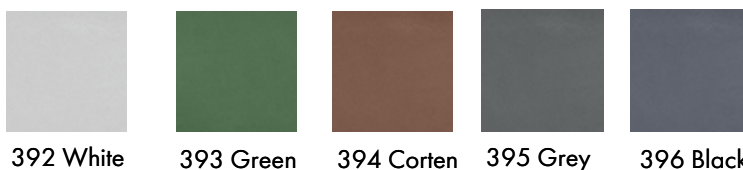

PRODUCT CODE:

C221

DIMENSIONS:

Body Height (AA): 24"/36"/48"/56"/96"/120"/168"/192"/ CUS*

Width (BB): 5" / 6"/8"/10"/12"/CUS*

Base Height (CC): 4" / 6"/ 8"/ 12"/ 16"/18"/24"/ CUS*

BOLLARD MATERIAL (DD):

- 01 Stainless Steel
- 02 Aluminum

LENS MATERIAL:

Frosted acrylic lens

FINISHES BODY (EE):

- 11 316 Stainless steel with a #4 swirl brushed stainless surface finish
- 12 Custom RAL
- 13 Faux Painted Light wood finish
- 14 Faux Painted Brown wood finish
- 15 Faux Painted Dark wood finish

Stainless powder coated standard colors:

FINISHES BASE (FF):

- 21 Black
- 22 Grey
- 23 Custom RAL

COLOUR TEMPERATURE(KK):

- 31 2700K
- 32 3000K
- 33 3500K
- 34 4000K
- 35 RGWB

sales@gordonbullard.com
www.bullardbollards.com
1-877-964-4646