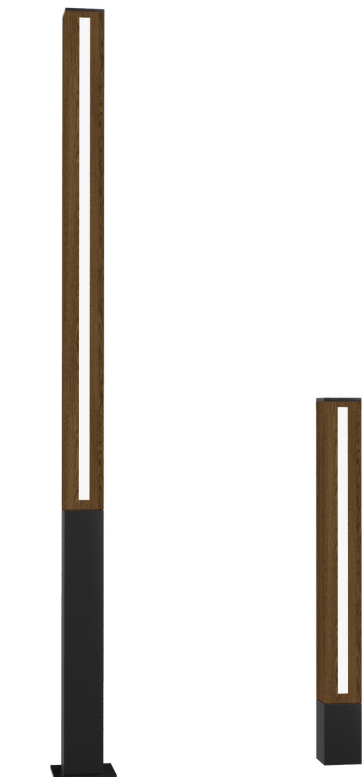

PRODUCT CODE:

C221

DIMENSIONS:

Body Height (AA): 24"/36"/48"/56"/96"/120"/168"/192"/ CUS*

Width (BB): 5" / 6"/8"/10"/12"/CUS*

Base Height (CC): 4" / 6"/ 8"/ 12"/ 16"/18"/24"/ CUS*

BOLLARD MATERIAL (DD):

- 01 Stainless Steel
- 02 Aluminum

LENS MATERIAL:

Frosted acrylic lens

FINISHES BODY (EE):

- 11 316 Stainless steel with a #4 swirl brushed stainless surface finish
- 12 Custom RAL
- 13 Faux Painted Light wood finish
- 14 Faux Painted Brown wood finish
- 15 Faux Painted Dark wood finish

Stainless powder coated standard colors:

FINISHES BASE (FF):

- 21 Black
- 22 Grey
- 23 Custom RAL

COLOUR TEMPERATURE(KK):

- 31 2700K
- 32 3000K
- 33 3500K
- 34 4000K
- 35 RGWB

sales@gordonbullard.com
www.bullardbollards.com
1-877-964-4646