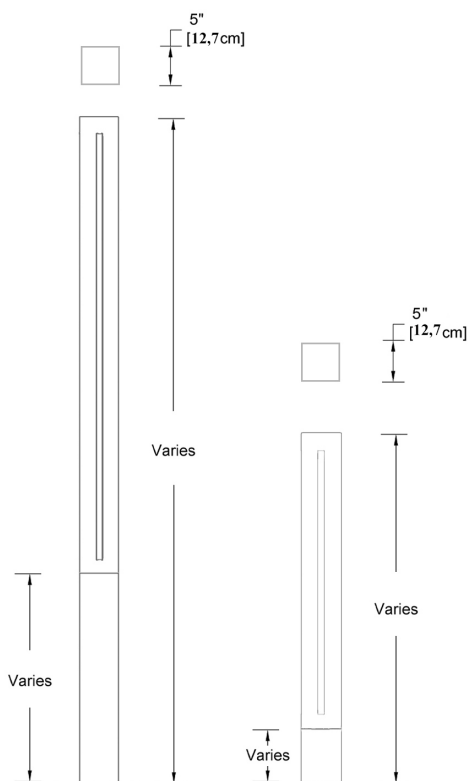

PRODUCT CODE:

C221

DIMENSIONS:

Body Height (AA): 24"/36"/48"/56"/96"/120"/168"/192"/ CUS*

Width (BB): 5" / 6"/8"/10"/12"/CUS*

Base Height (CC): 4" / 6"/ 8"/ 12"/ 16"/18"/24"/ CUS*

BOLLARD MATERIAL (DD):

- 01 Stainless Steel
- 02 Aluminum

991 South Gull Lake Dr
Richland, MI 49083
USA

GENERAL INFORMATION:

Voltage:	110-277V
Source Type:	LED
Operating Temperature:	-22°F~122°F
IP Rating:	IP 66
CRI:	90
Dimming:	0-10V

LIGHT SOURCE OUTPUT BOLLARD (MM):

40	2 W / 110 lm
41	3 W / 200 lm
42	5W / 294 lm
43	6 W / 396 lm
44	9 W / 580 lm
45	10 W / 590 lm
46	15 W / 880 lm
CUS	Custom Lumen packages on request*

LIGHT SOURCE OUTPUT COLUMN (NN):

50	14 W / 970 lm
51	17 W / 1200 lm
52	20 W / 1400 lm
53	27 W / 1780 lm
54	40W / 2600 lm
55	55 W / 3200 lm
56	65 W / 3810 lm
CUS	Custom Lumen packages on request*

ILLUMINATION TYPE (QQ):

60	Single-sided
61	Double-sided
62	Triple-sided
63	Full Illumination

sales@gordonbullard.com
 www.bullardbollards.com
 1-877-964-4646

991 South Gull Lake Dr
 Richland, MI 49083
 USA