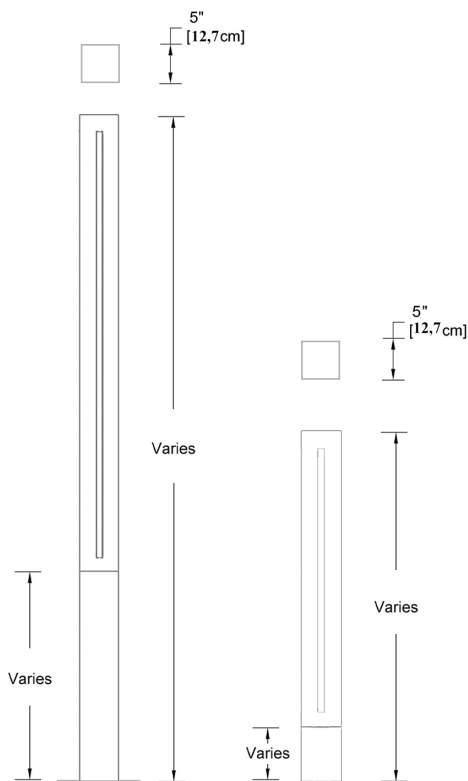

sales@gordonbullard.com
www.bullardbollards.com
1-877-964-4646

991 South Gull Lake Dr
Richland, MI 49083
USA