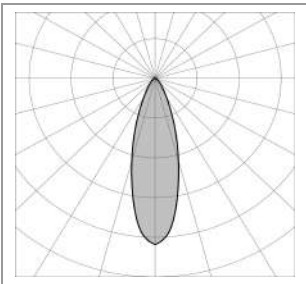

H(m)	φ (m)	lux med. 3000 K	lux max. 3000 K
5	2.7	3	5
4	2.2	5	8
3	1.6	9	15
2	1.1	20	33
1	0.5	80	132

FINISH OPTIONS:

Standard Finishes

- 15 Stainless steel

ACCESSORIES:

DIMMING TYPE:

101. Non-dimmable
102. 0-10V dimmable

sales@gordonbullard.com
www.bullardbollards.com
1-877-964-4646

991 South Gull Lake
Dr Richland, MI
49083 USA