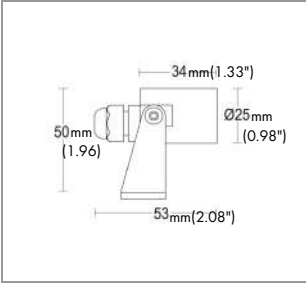

H(m)	φ(m)	lux med. 4000 K	lux max. 4000 K
5	2.7	4	6
4	2.2	6	9
3	1.6	10	16
2	1.1	22	36
1	0.5	88	146

FINISH OPTIONS:

Standard Finishes

- 15 Stainless steel

ACCESSORIES:

DIMMING TYPE:

101. Non-dimmable
102. 0-10V dimmable

sales@gordonbullard.com
www.bullardbollards.com
1-877-964-4646

991 South Gull Lake
Dr Richland, MI
49083 USA