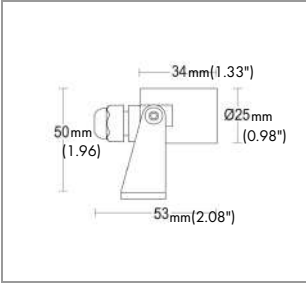

H(m)	φ (m)	lux med. 3000 K	lux max. 3000 K
5	2.7	3	5
4	2.2	5	8
3	1.6	9	15
2	1.1	20	33
1	0.5	80	132

FINISH OPTIONS:

Standard Finishes

- 15 Stainless steel

ACCESSORIES:

DIMMING TYPE:

101. Non-dimmable
102. 0-10V dimmable

sales@gordonbullard.com
www.bullardbollards.com
1-877-964-4646

991 South Gull Lake
Dr Richland, MI
49083 USA