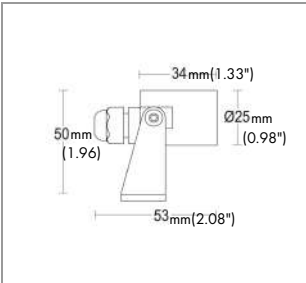

H(m)	φ(m)	lux med. 4000 K	lux max. 4000 K
5	2.7	4	6
4	2.2	6	9
3	1.6	10	16
2	1.1	22	36
1	0.5	88	146

CONSTRUCTIVE & DIMENSIONAL:

Application field:	Series of spot lights to be mounted on floor, wall, spike, tree with belt system or on a pole system.
Gaskets:	Silicone gaskets
Construction material:	Stainless steel AISI 316L
Diameter:	25mm(0.98")
Height:	34mm(1.33")
Height / Projection:	50cm(1.96")

ELECTRICAL:

GH1 170.BAMT400EL 1 170.24BBM.T

Number of heads:	1
Description:	1 x 1 W LED 4000 K CRI>90 1 x 116 lm
Luminaire efficiency:	49.16 lm/W
Fixture consumption:	1.33 W
Operation Range:	24 V DC
Number of circuits:	1
Driver positioning:	Remote
Control gear:	24 V DC not included
Control gear type:	Electronic
Cable entry:	Brass cable gland M12 Ø 3.5/7 mm
Dimmer type:	Dim based on driver
Daisy chain wiring:	External to the luminaire with IP68 connector available as an accessory
Cable type:	FR5FOEM7-AD8 2x0.5mm2
Cord length:	0.5m
Emergency:	Not available
Ambient temperature operating range:	-20 °C ÷ +35 °C

OPTICAL:

Beam angle:	31°
Swivel:	+/- 90°
Light distribution:	Symmetrical medium flood (15° - 45°)
Beam directionability:	Adjustable
Diffuser material:	Tempered glass 4mm
Diffuser finish:	Transparent - extra clear
Optics:	Anti UV technopolymer lens

LIGHTING SOURCE,

Light source:	LED
Type of bulb or LED:	LED module
Light source:	1 W
Nominal LED emission:	116 lm
Color temperature:	4000K
Binning:	Step MacAdam 3
LED voltage range:	3V
Current:	350mA
Color rendering index:	CRI>90
Life Time LED:	60.000h - L80 - B10
Luminaire emission:	1 x 66lm
LED / Bulb:	Included