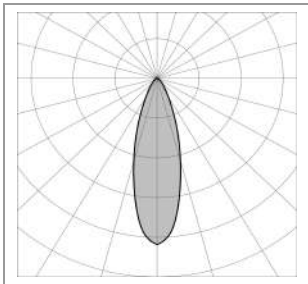

H(m)	φ (m)	lux med. 4000 K	lux max. 4000 K
5	2.7	4	6
4	2.2	6	9
3	1.6	10	16
2	1.1	22	36
1	0.5	88	146

FINISH OPTIONS:

Standard Finishes

- 15 Stainless steel

ACCESSORIES:

DIMMING TYPE:

101. Non-dimmable
102. 0-10V dimmable

sales@gordonbullard.com
www.bullardbollards.com
1-877-964-4646

991 South Gull Lake
Dr Richland, MI
49083 USA