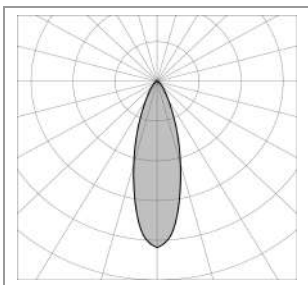

H(m)	φ (m)	lux med. 3000 K	lux max. 3000 K
5	2.7	3	5
4	2.2	5	8
3	1.6	9	15
2	1.1	20	33
1	0.5	80	132

FINISH OPTIONS:

Standard Finishes

- 15 Stainless steel

ACCESSORIES:

DIMMING TYPE:

101. Non-dimmable
102. 0-10V dimmable

sales@gordonbullard.com
www.bullardbollards.com
1-877-964-4646

991 South Gull Lake
Dr Richland, MI
49083 USA