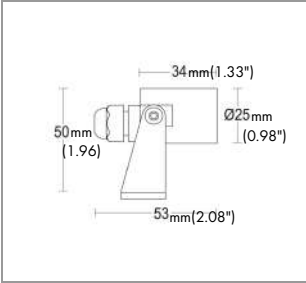

OPTICAL:

Beam angle:	31°
Swivel:	+/- 90°
Light distribution:	Symmetrical medium flood (15° - 45°)
Beam directionability:	Adjustable
Diffuser material:	Tempered glass 4mm
Diffuser finish:	Transparent - extra clear
Optics:	Anti UV technopolymer lens

991 South Gull Lake
Dr Richland, MI
49083 USA

CONSTRUCTIVE & DIMENSIONAL:

Application field:	Series of spot lights to be mounted on floor, wall, spike, tree with belt system or on a pole system.
Gaskets:	Silicone gaskets
Construction material:	Stainless steel AISI 316L
Diameter:	25mm(0.98")
Height:	34mm(1.37")
Height / Projection:	50cm(1.96")