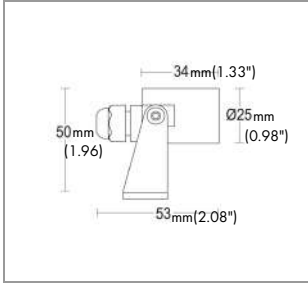

H(m)	φ (m)	lux med. 3000 K	lux max. 3000 K
5	2.7	3	5
4	2.2	5	8
3	1.6	9	15
2	1.1	20	33
1	0.5	80	132

FINISH OPTIONS:

Standard Finishes

- 15 Stainless steel

ACCESSORIES:

DIMMING TYPE:

101. Non-dimmable
102. 0-10V dimmable

sales@gordonbullard.com
www.bullardbollards.com
1-877-964-4646

991 South Gull Lake
Dr Richland, MI
49083 USA