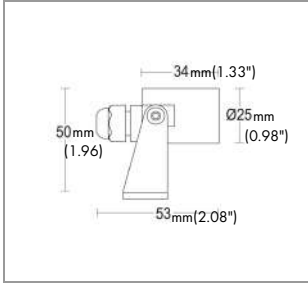

H(m)	φ (m)	lux med. 4000 K	lux max. 4000 K
5	2.7	4	6
4	2.2	6	9
3	1.6	10	16
2	1.1	22	36
1	0.5	88	146

FINISH OPTIONS:

Standard Finishes

- 15 Stainless steel

ACCESSORIES:

DIMMING TYPE:

101. Non-dimmable
102. 0-10V dimmable

sales@gordonbullard.com
www.bullardbollards.com
1-877-964-4646

991 South Gull Lake
Dr Richland, MI
49083 USA