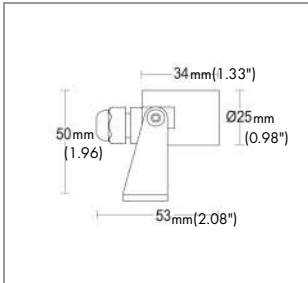

CONSTRUCTIVE & DIMENSIONAL:

Application field:	Series of spot lights to be mounted on floor, wall, spike, tree with belt system or on a pole system.
Gaskets:	Silicone gaskets
Construction material:	Stainless steel AISI 316L
Diameter:	25mm(0.98")
Height:	34mm(1.37")
Height / Projection:	50cm(1.96")

ELECTRICAL:

GH1170.BAMT300EC 1170.BAM.T

Number of heads:	1
Description:	1 x 1 W LED 3000 K CRI>90 1 x 105 lm
Luminaire efficiency:	44.49 lm/W
Fixture consumption:	1.33 W
Operation Range:	350 mA
Number of circuits:	1
Driver positioning:	Remote
Control gear:	350 mA not included
Control gear type:	Electronic
Cable entry:	Brass cable gland M12 Ø 3.5/7 mm
Dimmer type:	Dim based on driver
Daisy chain wiring:	External to the luminaire with IP68 connector available as an accessory
Cable type:	FR5FOEM7-AD8 2x0.5mm2
Cord length:	0.5m
Emergency:	Not available
Ambient temperature operating range:	-20 °C ÷ +35 °C

OPTICAL:

Beam angle:	31°
Swivel:	+/- 90°
Light distribution:	Symmetrical medium flood (15° - 45°)
Beam directionability:	Adjustable
Diffuser material:	Tempered glass 4mm
Diffuser finish:	Transparent - extra clear
Optics:	Anti UV technopolymer lens