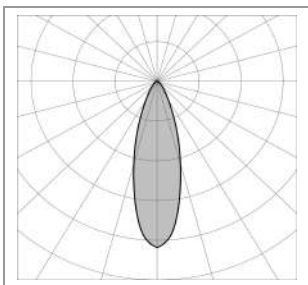

CONSTRUCTIVE & DIMENSIONAL:

Application field:	Series of spot lights to be mounted on floor, wall, spike, tree with belt system or on a pole system.
Gaskets:	Silicone gaskets
Construction material:	Stainless steel AISI 316L
Diameter:	25mm(0.98")
Height:	34mm(1.37")
Height / Projection:	50cm(1.96")

OPTICAL:

Beam angle:	31°
Swivel:	+/- 90°
Light distribution:	Symmetrical medium flood (15° - 45°)
Beam directionability:	Adjustable
Diffuser material:	Tempered glass 4mm
Diffuser finish:	Transparent - extra clear
Optics:	Anti UV technopolymer lens