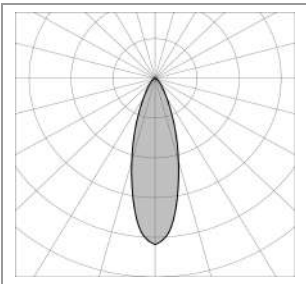

CONSTRUCTIVE & DIMENSIONAL:

Application field:	Series of spot lights to be mounted on floor, wall, spike, tree with belt system or on a pole system.
Gaskets:	Silicone gaskets
Construction material:	Stainless steel AISI 316L
Diameter:	25mm(0.98")
Height:	34mm(1.37")
Height / Projection:	50cm(1.96")

ELECTRICAL:

GH1 170.BAMT400EC 1170.BBM.T

Number of heads:	1
Description:	1 x 1 W LED 4000 K CRI>90 1 x 116 lm
Luminaire efficiency:	49.16 lm/W
Fixture consumption:	1.33 W
Operation Range:	350 mA
Number of circuits:	1
Driver positioning:	Remote
Control gear:	350 mA not included
Control gear type:	Electronic
Cable entry:	Brass cable gland M12 Ø 3.5/7 mm
Dimmer type:	Dim based on driver
Daisy chain wiring:	External to the luminaire with IP68 connector available as an accessory
Cable type:	FR5FOEM7-AD8 2x0.5mm2
Cord length:	0.5m
Emergency:	Not available
Ambient temperature operating range:	-20 °C ÷ +35 °C

OPTICAL:

Beam angle:	31°
Swivel:	+/- 90°
Light distribution:	Symmetrical medium flood (15° - 45°)
Beam directionability:	Adjustable
Diffuser material:	Tempered glass 4mm
Diffuser finish:	Transparent - extra clear
Optics:	Anti UV technopolymer lens

LIGHTING SOURCE,

Light source:	LED
Type of bulb or LED:	LED module
Light source:	1 W
Nominal LED emission:	116 lm
Color temperature:	4000K
Binning:	Step MacAdam 3
LED voltage range:	3V
Current:	350mA
Color rendering index:	CRI>90
Life Time LED:	60.000h - L80 - B10
Luminaire emission:	1 x 66lm
LED / Bulb:	Included

H(m)	φ(m)	lux med. 4000 K	lux max. 4000 K
5	2.7	4	6
4	2.2	6	9
3	1.6	10	16
2	1.1	22	36
1	0.5	88	146

sales@gordonbullard.com
www.bullardbollards.com
1-877-964-4646

991 South Gull Lake
Dr Richland, MI
49083 USA