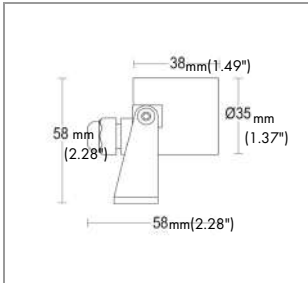

ELECTRICAL:

GH1171.BAST300EC 1171.BDS.T

Number of heads:	1
Description:	1 x 1.5 W LED 3000 K CRI>90 1 x 146 lm
Luminaire efficiency:	69.57 lm/W
Fixture consumption:	2 W
Operation Range:	500 mA
Number of circuits:	1
Driver positioning:	Remote
Control gear:	500 mA not included
Control gear type:	Electronic
Cable entry:	Brass cable gland M12 Ø 3.5/7 mm
Dimmer type:	Dim based on driver
Daisy chain wiring:	External to the luminaire with IP68 connector available as an accessory
Cable type:	FR5FOEM7-AD8 2x0.5mm2
Cord length:	0.5m
Emergency:	Not available
Ambient temperature operating range:	-20 °C ÷ +35 °C

H(m)	φ (m)	lux med. 4000 K	lux max. 4000 K
5	1.2	39	63
4	0.9	61	99
3	0.7	109	175
2	0.5	245	395
1	0.2	981	1579

Application field:	Series of spot lights to be mounted on floor, wall, spike, tree with belt system or on a pole system.
Gaskets:	Silicone gaskets
Construction material:	Stainless steel AISI 316L
External screws:	Stainless steel A4-70 treated with highly antioxidant water-repellent lubricating solution
Diameter:	35mm(1.37")
Height:	38mm(1.49")
Height / Projection:	58cm(2.28")

ELECTRICAL:

GH1171.BAST400EC 1171.BES.T

Number of heads:	1
Description:	1 x 1.5 W LED 4000 K CRI>90 1 x 162 lm
Luminaire efficiency:	77.19 lm/W
Fixture consumption:	2 W
Operation Range:	500 mA
Number of circuits:	1
Driver positioning:	Remote
Control gear:	500 mA not included
Control gear type:	Electronic
Cable entry:	Brass cable gland M12 Ø 3.5/7 mm
Dimmer type:	Dim based on driver
Daisy chain wiring:	External to the luminaire with IP68 connector available as an accessory
Cable type:	FR5FOEM7-AD8 2x0.5mm2
Cord length:	0.5m
Emergency:	Not available
Ambient temperature operating range:	-20 °C ÷ +35 °C