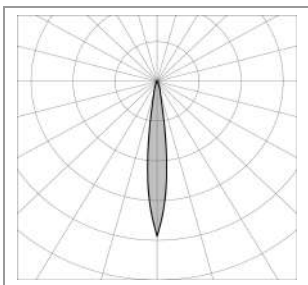

CONSTRUCTIVE & DIMENSIONAL:

H(m)	φ (m)	lux med. 4000 K	lux max. 4000 K
5	1.2	39	63
4	0.9	61	99
3	0.7	109	175
2	0.5	245	395
1	0.2	981	1579

Application field:	Series of spot lights to be mounted on floor, wall, spike, tree with belt system or on a pole system.
Gaskets:	Silicone gaskets
Construction material:	Stainless steel AISI 316L
External screws:	Stainless steel A4-70 treated with highly antioxidant water-repellent lubricating solution
Diameter:	35mm(1.37")
Height:	38mm(1.49")
Height / Projection:	58cm(2.28")

ELECTRICAL:

GH1171.BAST400EC 1171.BES.T

Number of heads:	1
Description:	1 x 1.5 W LED 4000 K CRI>90 1 x 162 lm
Luminaire efficiency:	77.19 lm/W
Fixture consumption:	2 W
Operation Range:	500 mA
Number of circuits:	1
Driver positioning:	Remote
Control gear:	500 mA not included
Control gear type:	Electronic
Cable entry:	Brass cable gland M12 Ø 3.5/7 mm
Dimmer type:	Dim based on driver
Daisy chain wiring:	External to the luminaire with IP68 connector available as an accessory
Cable type:	FR5FOEM7-AD8 2x0.5mm2
Cord length:	0.5m
Emergency:	Not available
Ambient temperature operating range:	-20 °C ÷ +35 °C

OPTICAL:

Beam angle:	13°
Swivel:	+/- 90°
Light distribution:	Symmetrical narrow beam (<=15°)
Beam directionability:	Adjustable
Diffuser material:	Tempered glass 4mm
Diffuser finish:	Transparent - extra clear
Optics:	Anti UV technopolymer lens

LIGHTING SOURCE,

Light source:	LED
Type of bulb or LED:	LED module
Light source:	1.5 W
Nominal LED emission:	162 lm
Color temperature:	4000K
Binning:	Step MacAdam 3
LED voltage range:	3V
Current:	500mA
Color rendering index:	CRI>90
Life Time LED:	60.000h - L80 - B10
Luminaire emission:	1 x 154lm
LED / Bulb:	Included