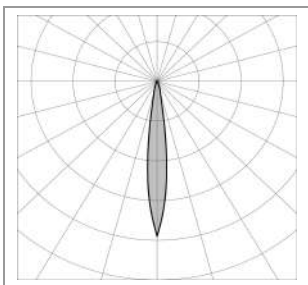

CONSTRUCTIVE & DIMENSIONAL:

H(m)	φ (m)	lux med. 3000 K	lux max. 3000 K
5	1.2	35	57
4	0.9	55	89
3	0.7	98	158
2	0.5	221	356
1	0.2	884	1423

Application field:	Series of spot lights to be mounted on floor, wall, spike, tree with belt system or on a pole system.
Gaskets:	Silicone gaskets
Construction material:	Stainless steel AISI 316L
External screws: :	Stainless steel A4-70 treated with highly antioxidant water-repellent lubricating solution
Diameter:	35mm(1.37")
Height:	38mm(1.49")
Height / Projection:	58cm(2.28")

ELECTRICAL:

GH1171.BAST300EC 1171.BDS.T

Number of heads:	1
Description:	1 x 1.5 W LED 3000 K CRI>90 1 x 146 lm
Luminaire efficiency:	69.57 lm/W
Fixture consumption:	2 W
Operation Range:	500 mA
Number of circuits:	1
Driver positioning:	Remote
Control gear:	500 mA not included
Control gear type:	Electronic
Cable entry:	Brass cable gland M12 Ø 3.5/7 mm
Dimmer type:	Dim based on driver
Daisy chain wiring:	External to the luminaire with IP68 connector available as an accessory
Cable type:	FR5FOEM7-AD8 2x0.5mm2
Cord length:	0.5m
Emergency:	Not available
Ambient temperature operating range:	-20 °C ÷ +35 °C

OPTICAL:

Beam angle:	13°
Swivel:	+/- 90°
Light distribution:	Symmetrical narrow beam (<=15°)
Beam directionability:	Adjustable
Diffuser material:	Tempered glass 4mm
Diffuser finish:	Transparent - extra clear
Optics:	Anti UV technopolymer lens