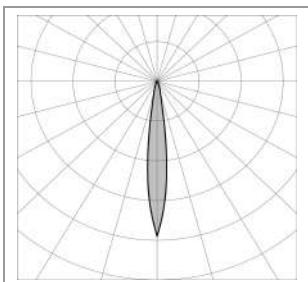

H(m)	φ (m)	lux med. 3000 K	lux max. 3000 K
5	1.2	35	57
4	0.9	55	89
3	0.7	98	158
2	0.5	221	356
1	0.2	884	1423

FINISH OPTIONS:

Standard Finishes

- 15 Stainless steel

ACCESSORIES:

DIMMING TYPE:

101. Non-dimmable
102. 0-10V dimmable

sales@gordonbullard.com
www.bullardbollards.com
1-877-964-4646

991 South Gull Lake
Dr Richland, MI
49083 USA