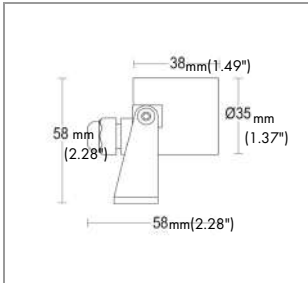

H(m)	φ (m)	lux med. 4000 K	lux max. 4000 K
5	1.2	39	63
4	0.9	61	99
3	0.7	109	175
2	0.5	245	395
1	0.2	981	1579

FINISH OPTIONS:

Standard Finishes

- 15 Stainless steel

ACCESSORIES:

DIMMING TYPE:

101. Non-dimmable
102. 0-10V dimmable

sales@gordonbullard.com
www.bullardbollards.com
1-877-964-4646

991 South Gull Lake
Dr Richland, MI
49083 USA