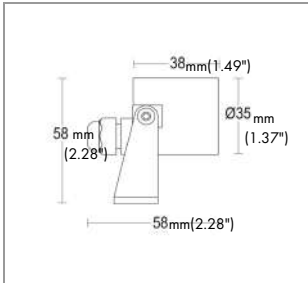

CONSTRUCTIVE & DIMENSIONAL:

H(m)	φ (m)	lux med. 3000 K	lux max. 3000 K
5	1.2	35	57
4	0.9	55	89
3	0.7	98	158
2	0.5	221	356
1	0.2	884	1423

Application field:	Series of spot lights to be mounted on floor, wall, spike, tree with belt system or on a pole system.
Gaskets:	Silicone gaskets
Construction material:	Stainless steel AISI 316L
External screws: :	Stainless steel A4-70 treated with highly antioxidant water-repellent lubricating solution
Diameter:	35mm(1.37")
Height:	38mm(1.49")
Height / Projection:	58cm(2.28")

ELECTRICAL:

GH1171.BAST300EC 1171.BDS.T

Number of heads:	1
Description:	1 x 1.5 W LED 3000 K CRI>90 1 x 146 lm
Luminaire efficiency:	69.57 lm/W
Fixture consumption:	2 W
Operation Range:	500 mA
Number of circuits:	1
Driver positioning:	Remote
Control gear:	500 mA not included
Control gear type:	Electronic
Cable entry:	Brass cable gland M12 Ø 3.5/7 mm
Dimmer type:	Dim based on driver
Daisy chain wiring:	External to the luminaire with IP68 connector available as an accessory
Cable type:	FR5FOEM7-AD8 2x0.5mm2
Cord length:	0.5m
Emergency:	Not available
Ambient temperature operating range:	-20 °C ÷ +35 °C

OPTICAL:

Beam angle:	13°
Swivel:	+/- 90°
Light distribution:	Symmetrical narrow beam (<=15°)
Beam directionability:	Adjustable
Diffuser material:	Tempered glass 4mm
Diffuser finish:	Transparent - extra clear
Optics:	Anti UV technopolymer lens

H(m)	φ (m)	lux med. 4000 K	lux max. 4000 K
5	1.2	39	63
4	0.9	61	99
3	0.7	109	175
2	0.5	245	395
1	0.2	981	1579

Application field:	Series of spot lights to be mounted on floor, wall, spike, tree with belt system or on a pole system.
Gaskets:	Silicone gaskets
Construction material:	Stainless steel AISI 316L
External screws:	Stainless steel A4-70 treated with highly antioxidant water-repellent lubricating solution
Diameter:	35mm(1.37")
Height:	38mm(1.49")
Height / Projection:	58cm(2.28")