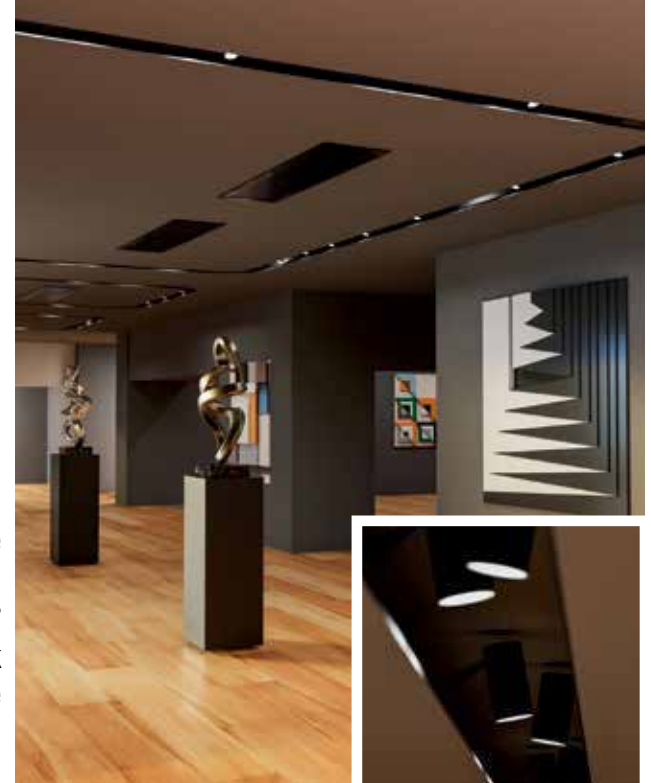

Multiple dimensions;
Multi directional light
distribution options;
Custom RAL options
←

Multiple angle adjustable
beam angles:
12°/24°/40°
2700K, 3000k, 4000k
Multiple lens choice
→