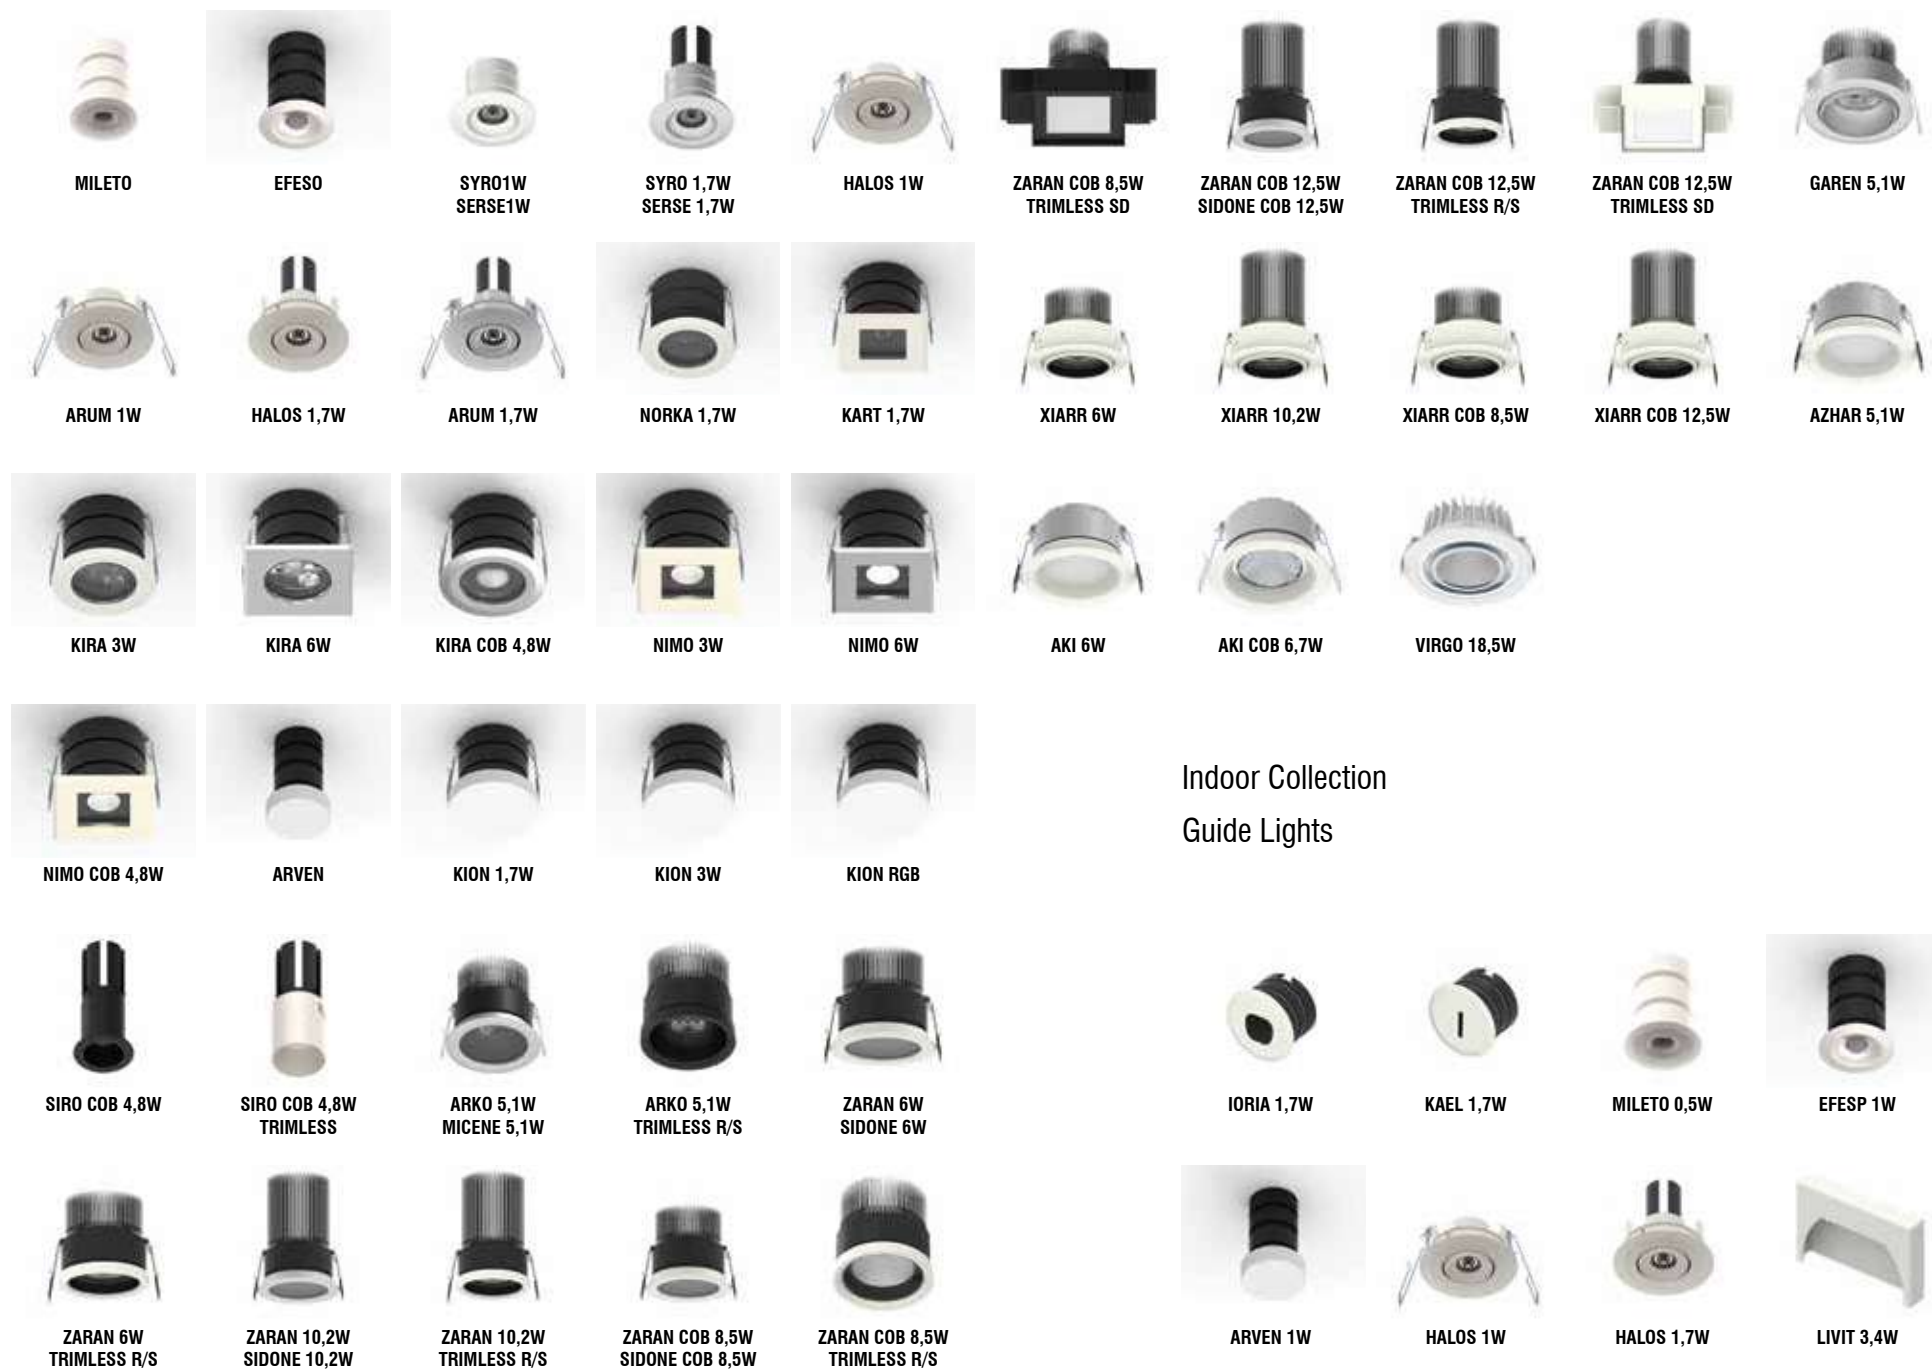

Multiple angle adjustable
beam angles:
12°/24°/40°
2700K, 3000k, 4000k
Multiple lens choice
→

M&M

mmluce.com

MM Luce offers a comprehensive collection of technical indoor and outdoor lighting. MM Luce supply chain speaks Italian: from the provision of raw materials, through the production process to assembling the electronic circuit boards, up to the preparation of communication instruments. We hold the concept of the “ Made in Italy” label in high regard and are inordinately proud to consider it a cornerstone of our corporate philosophy. The staff with more than 10 years of experience in LED lighting is able to understand the needs and the expectations of the global specification community.

Indoor Collection
Recessed Spotlights

Indoor Collection
Guide Lights

Indoor Collection

Ceiling Lamps

CORAL 1,7W

STIGE 6,7W

STIGE 10,2W

STIGE COB SMALL
12,5W